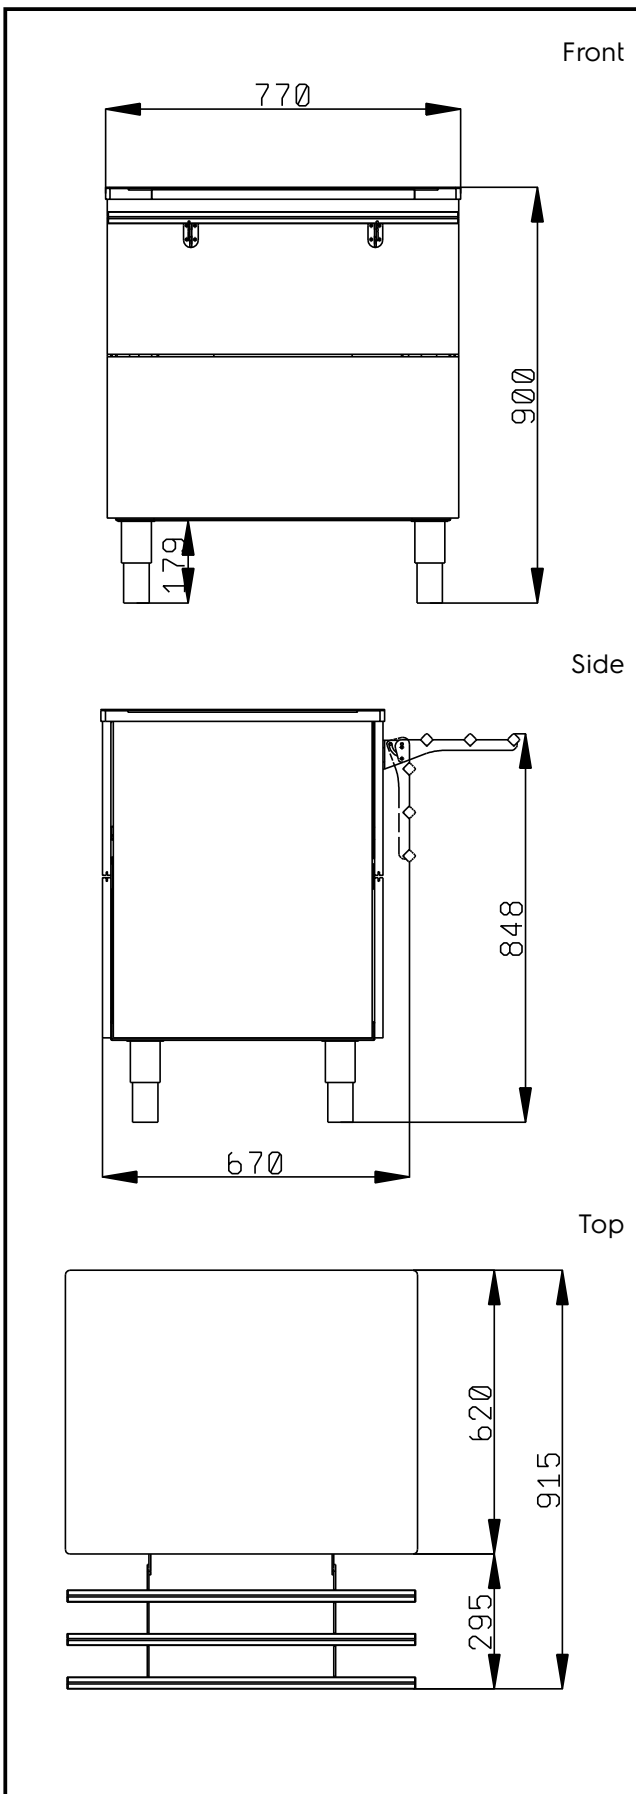

Short Form Specification

Item No. _____

Compact design, ideal for space saving environments. Stainless steel tubular tray slider on customer side. Top provides ample displaying or workspace surface. Unit mounted on 150 mm high feet. Soft closing doors on operator side. Underneath ambient cupboard with doors. Sturdy body construction with laminated panelings on 4 sides.

Main Features

- CB and CE certified by a third party notified body.
- Tray slider in tubular stainless steel is installed on the customer side and it can also be folded down to facilitate passage of the units through doorways.
- Ideal for servery lines with an operator.
- Unit mounted on 150 mm high feet.
- Soft closing doors on operator side.
- Available options with online configurator: colors, tray sliders, overshelves, feet/wheels with desired diameter, height 750mm for kids.
- Top provides ample displaying or workspace surface.
- Optional plinth can be installed to cover the feet or the wheels.
- Perfect compact design makes it ideal for space saving environments.
- Food introduced at the correct temperature maintains its core temperature according to Afnor Standards.
- Available dimensions: 1, 2, 3, 4 GN.
- Thanks to the sleek, minimalist glass structure, food and dust does not get trapped and the cleaning is made easier.

Construction

- Top in AISI 304.
- Sturdy construction with laminated panelings on 4 sides.

APPROVAL: _____

Key Information:

| | |
|---------------------------------|--------|
| N° of doors: | |
| 322108 (F00N2AF00W) | 1 |
| External dimensions, Width: | 770 mm |
| External dimensions, Depth: | 915 mm |
| External dimensions, Height: | 900 mm |
| Net weight: | 58 kg |
| Shipping height: | 930 mm |
| Shipping width: | 710 mm |
| Shipping depth: | 790 mm |